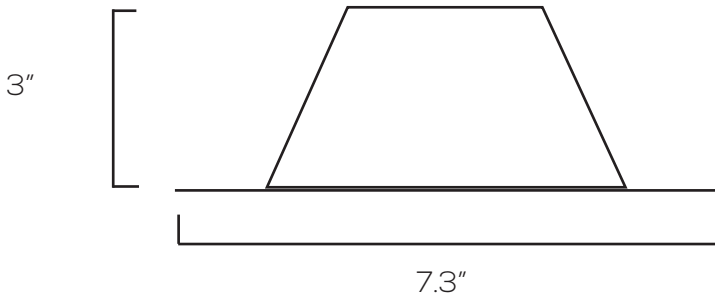

### Technical Specifications

Size:	7.3" L x 7.3" W x 3" D
Watts:	15W
Lumen:	1,100lm
Adjustable CCT:	2700K + 3000K + 4000K + 5000K
Voltage:	AC120V
Dimmable:	TRIAC
CRI:	>90
PF:	>0.9
IP Rate:	IP43
Materials:	Iron, PC
Housing Color:	White, Frosted
Lifespan:	50,000 hours

## Dimensions