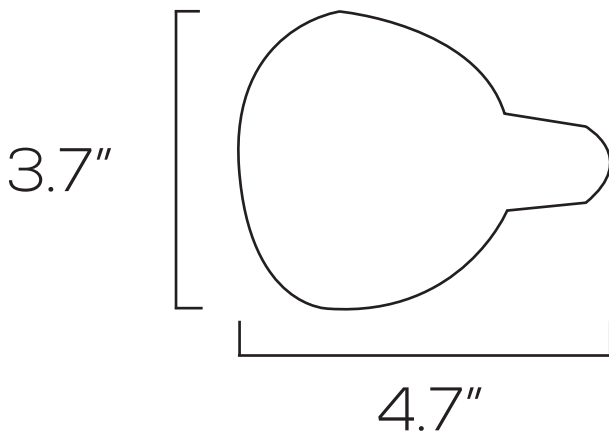

LED HIGH-POWERED PAR30 BULB SERIES

SES-PAR30D

Technical Specifications

Size: 3.7" Ø x 4.7" H

Watts: 35W

Lumen: 2,300-3,200lm

CCT: 5000K

Voltage: AC100-277V

Dimmable: Yes

Beam Angle: 45°

Base: E26

CRI: 80

PF: >0.9

IP Rate: IP20

Materials: Aluminum, Glass

Housing Color: White, Clear

Dimensions

Model Numbers

SES-PAR30D-5000-35