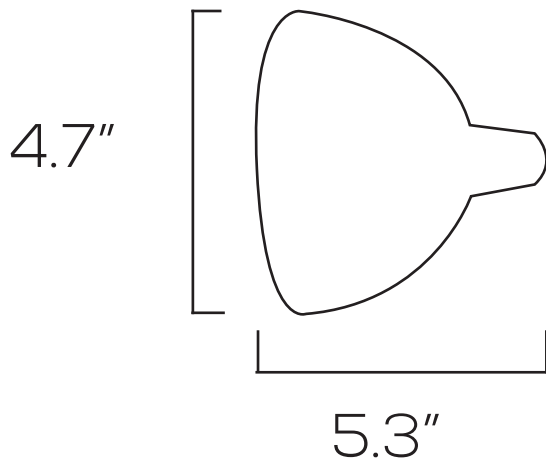

LED HIGH-POWERED PAR38 BULB SERIES

SES-PAR38

Technical Specifications

Size: 4.7" Ø x 5.3" H

Watts: 60W

Lumen: 4,800-5,200lm

CCT: 5000K

Voltage: AC100-277V

Dimmable: No

Beam Angle: 45°

Base: E26

CRI: 80

PF: >0.9

IP Rate: IP20

Materials: Aluminum, Glass

Housing Color: White, Clear

Dimensions

Model Numbers

SES-PAR38-5000-60