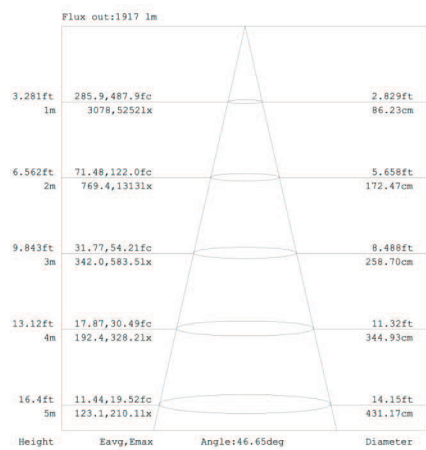

CDL8

Model Numbers

SES-CDL6-3000-18
SES-CDL6-3000-27
SES-CDL6-3000-40
SES-CDL6-4000-18
SES-CDL6-4000-27

SES-CDL6-4000-40
SES-CDL6-5000-18
SES-CDL6-5000-27
SES-CDL6-5000-40

SES-CDL8-3000-18
SES-CDL8-3000-27
SES-CDL8-3000-40
SES-CDL8-4000-18
SES-CDL8-4000-27

SES-CDL8-4000-40
SES-CDL8-5000-18
SES-CDL8-5000-27
SES-CDL8-5000-40