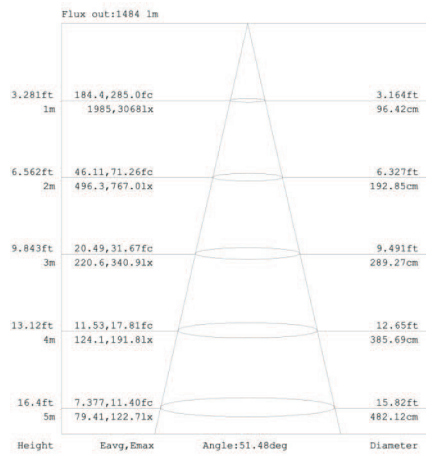

LED COMMERCIAL DOWNLIGHT SERIES

SES-CDL6
SES-CDL8

6"

8"

Technical Specifications

Size: See Reverse

Watts: 18W | 27W | 40W

Lumen: 2268lm | 3280lm

Dimensions & Diagrams

CDL6

CDL8

Model Numbers

SES-CDL6-3000-18
 SES-CDL6-3000-27
 SES-CDL6-3000-40
 SES-CDL6-4000-18
 SES-CDL6-4000-27

SES-CDL6-4000-40
 SES-CDL6-5000-18
 SES-CDL6-5000-27
 SES-CDL6-5000-40