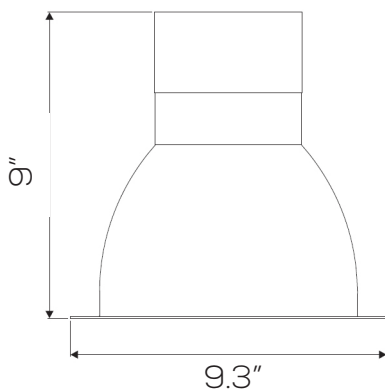

CDL8

Model Numbers

SES-CDL6-3000-18
SES-CDL6-3000-27
SES-CDL6-3000-40
SES-CDL6-4000-18
SES-CDL6-4000-27

SES-CDL6-4000-40
SES-CDL6-5000-18
SES-CDL6-5000-27
SES-CDL6-5000-40

SES-CDL8-3000-18
SES-CDL8-3000-27
SES-CDL8-3000-40
SES-CDL8-4000-18
SES-CDL8-4000-27

SES-CDL8-4000-40
SES-CDL8-5000-18
SES-CDL8-5000-27
SES-CDL8-5000-40