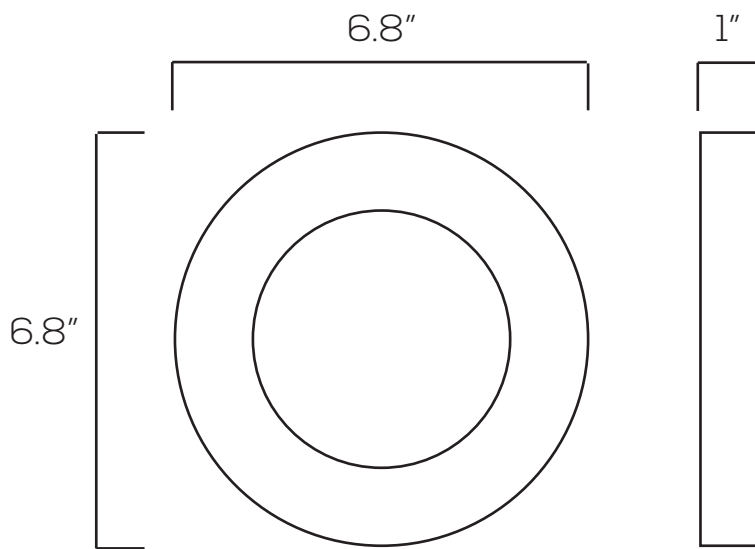

LED ADJUSTABLE CCT SLIM DOWNLIGHT SERIES

SES-SDL6

Technical Specifications

Size:	6.8" L x 6.8" W x 1" D
Watts:	14W
Lumen:	1,100lm
CCT:	2700K + 3000K + 3500K + 4000K + 5000K
Voltage:	AC120V (50/60Hz)
Dimmable:	TRIAC
Beam Angle:	120°
CRI:	>80
PF:	>0.9
IP Rate:	IP44
Materials:	Aluminum, PC
Housing Color:	White
Optional Trim:	Silver, Black, Brushed Nickel
Lifespan:	50,000 hours

Dimensions

Optional Snap-On Trim Accessories

Bronze (BR)

Black (BL)

Brushed Nickel (BN)

Model Numbers

10193: SES-SDL6-CCT-14

40193-A