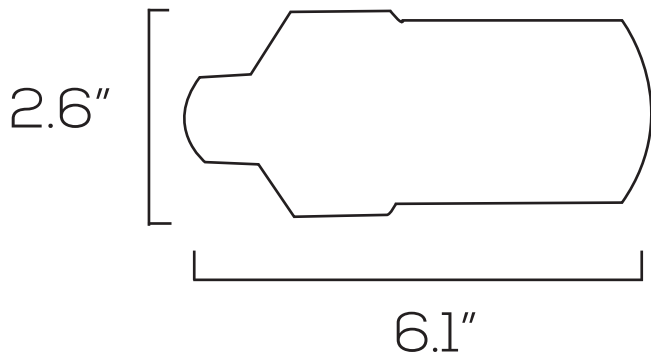

SES-CLW07CA

Technical Specifications

Size: 6.1" L x 2.6" W

Watts: 19W

Lumen: 2,700lm

CCT: 5700K

Voltage: AC100-277V

Dimmable: No

Beam Angle: 360°

Base: E26

CRI: >80

PF: >0.9

IP Rate: IP64

Materials: Aluminum, PC

Housing Color: White, Silver, Clear

Lifespan: 50,000 hours

Dimensions

Model Numbers

SES-CLW07CA-5700-19