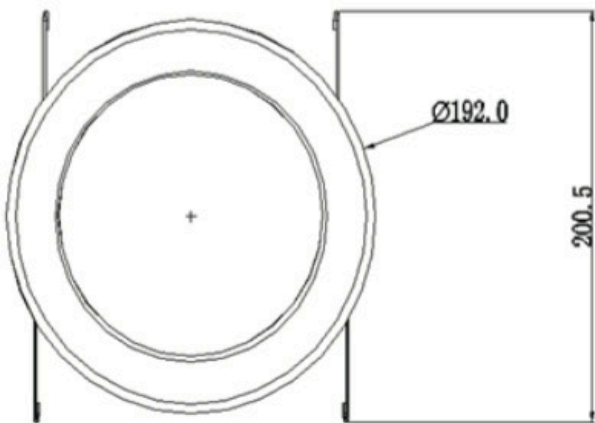

LED DISK LIGHT SERIES

SES-DISC 15W

Technical Specifications

Watts: 15W

Size: See Reverse

Lumen Output: 1100lm

CCT: Warm White | 3000K
Natural White | 4000K
Cool White | 5000K

Voltage: 120Vac, 60Hz

Dimensional Diagrams (in.)

Model Numbers

SES-DISC-3000-15

SES-DISC-4000-15

SES-DISC-4000-15