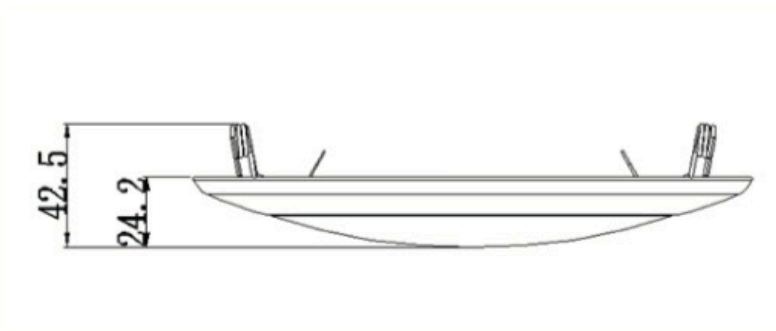

Model Numbers

SES-DISC-3000-15

SES-DISC-4000-15

SES-DISC-4000-15