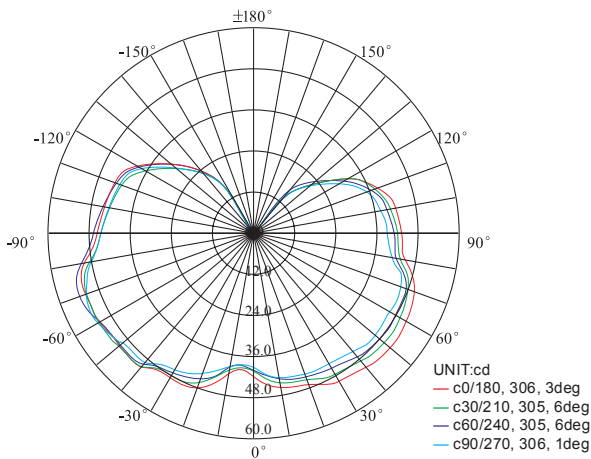

Isolux Diagrams

Model Numbers

BL-B11-4W-5000K   BL-B11-6W-3000K
BL-B11-4W-3000K