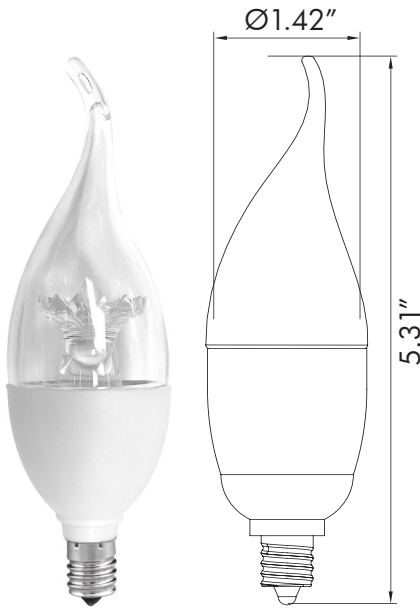

# LED CANDLE LIGHT SERIES

**SES-B11**  
4W, 6W

## Technical Specifications

Watts:	4W   6W
Size:	Ø1.42"X5.31"
Lumen Output:	300lm, 450lm
CCT:	Warm White   3000K Cool White   6500K
Voltage:	AC100-277V   50-60Hz
Beam Angle:	360°
Certifications:	UL   ES   FCC
Base:	E12   E14   E17
CRI:	≥80
PF:	>0.9
Lifespan:	25,000 hours

## Dimensional Diagrams (in.)