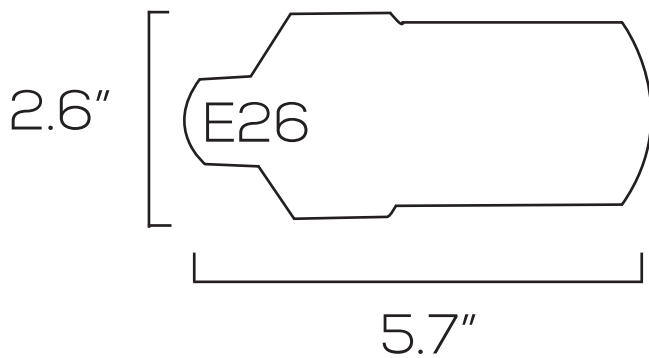

SES-CLW07E

Technical Specifications

Size:	See Reverse
Watts:	18W 54W
Lumen:	2,610lm 8,100lm
CCT:	3000K 4000K 5000K 5700K
Voltage:	AC100-277V
Dimmable:	No
Beam Angle:	360°
Base:	18W: E26 54W: E39
CRI:	>80
PF:	>0.9
IP Rate:	IP65
Materials:	Aluminum, PC
Housing Color:	White, Silver, Custom, Clear
Lifespan:	50,000 hours

Dimensions

18W

54W

Model Numbers

SES-CLW07E-3000-18Y

SES-CLW07E-5700-54Y

SES-CLW07E-5700-18Y