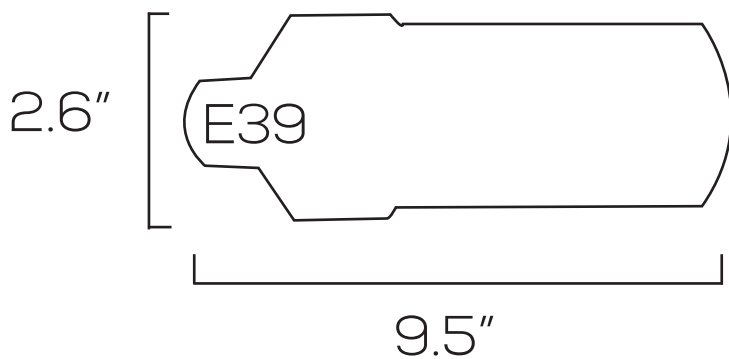

SES-CLW07E

Technical Specifications

Size:	See Reverse
Watts:	18W 54W
Lumen:	2,610lm 8,100lm
CCT:	3000K 4000K 5000K 5700K
Voltage:	AC100-277V
Dimmable:	No
Beam Angle:	360°
Base:	18W: E26 54W: E39
CRI:	>80
PF:	>0.9
IP Rate:	IP65
Materials:	Aluminum, PC
Housing Color:	White, Silver, Custom, Clear
Lifespan:	50,000 hours

Dimensions

18W

54W

Model Numbers

SES-CLW07E-3000-18Y

SES-CLW07E-5700-54Y

SES-CLW07E-5700-18Y