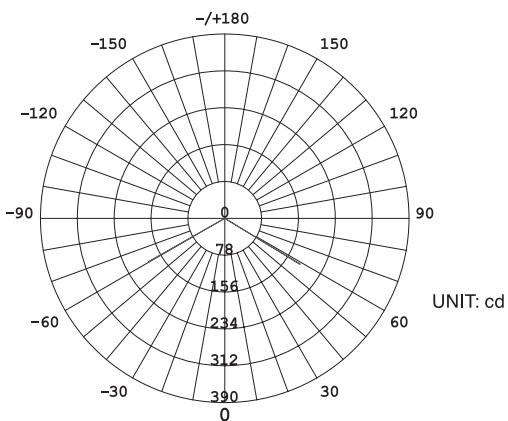

LED ROUND PANEL SERIES

SES-RPWV 11W

Technical Specifications

Watts:	11W
Size:	Ø7.09X.51"
Lumen Output:	1066lm
CCT:	Cool White 5000K
Voltage:	AC90-277V
Beam Angle:	120°
Certifications:	UL FCC
CRI:	>72
Lifespan:	30,000 hours

RoHS

Dimensional Diagrams (in.)

Isolux Diagrams

Model Numbers

SES-RPWV-5000-11