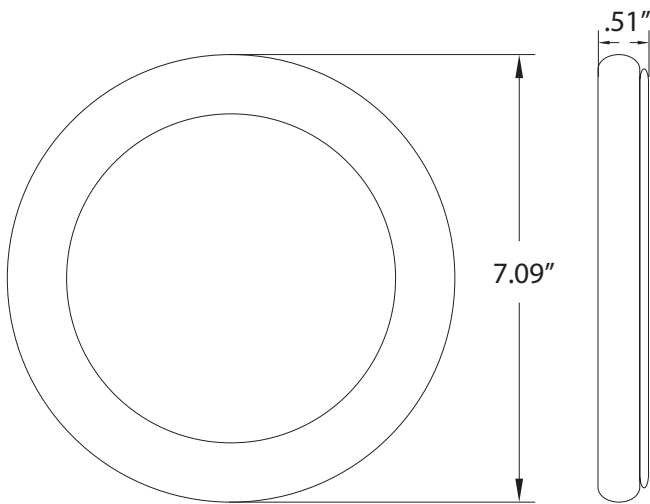

LED ROUND PANEL SERIES

SES-RPWV 11W

Technical Specifications

Watts:	11W
Size:	Ø7.09X.51"
Lumen Output:	1066lm
CCT:	Cool White 5000K
Voltage:	AC90-277V
Beam Angle:	120°
Certifications:	UL FCC
CRI:	>72
Lifespan:	30,000 hours

RoHS

Dimensional Diagrams (in.)

Isolux Diagrams

Model Numbers

SES-RPWV-5000-11