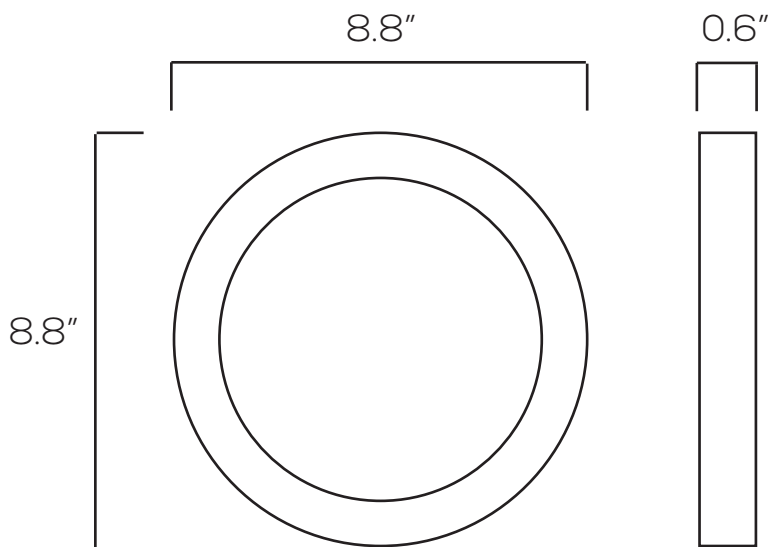

LED SLIM DOWNLIGHT SERIES

SES-SDL8

Technical Specifications

Size:	8.8" L x 8.8" W x .6" D
Watts:	25W
Lumen:	2000lm
CCT:	2700K 4000K 5000K 6000K
Voltage:	AC100-277V (50/60Hz)
Dimmable:	Yes
Beam Angle:	110°
CRI:	>82
PF:	0.95
IP Rate:	IP42
Materials:	Aluminum
Housing Color:	White, Nickel, Black
Lifespan:	50,000 hours

Dimensions

Model Numbers

SES-SDL8-5000-25

SES-SDL8-4000-25

SES-SDL8-6000-25

SES-SDL8-2700-25