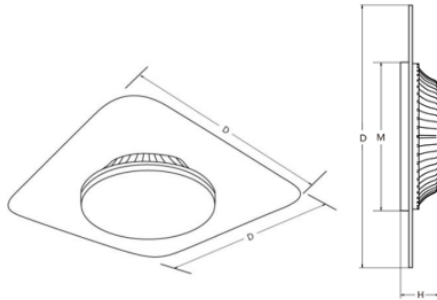

### Technical Specifications

Size:	See Reverse
Watts:	18W
Lumen:	2052lm
CCT:	3000K   4000K   5000K
Voltage:	AC100-120V
Dimmable:	TRIAC
Beam Angle:	360°
CRI:	>80
PF:	>0.95
IP Rate:	IP20
Materials:	Aluminum, PMMA
Housing Color:	White   Cover: Red, Gray, Orange
Lifespan:	50,000 hours

## Dimensions

	Dimension D	Dimension H	Dimension M
	inch [mm]	inch [mm]	inch [mm]
<b>12W</b>	11.4" [290]	1.65" [42]	6.42" [163]
<b>18W</b>	14.6" [370]	1.81" [46]	8.35" [212]
<b>24W</b>	16.5" [420]	1.81" [46]	8.35" [212]

	Dimension D	Dimension H	Dimension M
	inch [mm]	inch [mm]	inch [mm]
<b>12W</b>	11.3" [288]	1.65" [42]	11.3" [288]
<b>18W</b>	13.8" [350]	1.81" [46]	13.8" [350]
<b>24W</b>	15.4" [390]	1.81" [46]	15.4" [390]