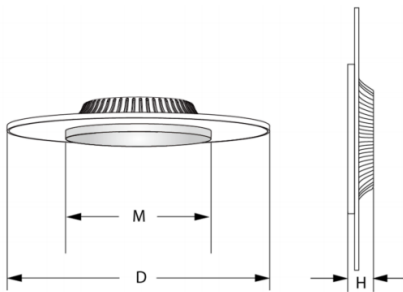

## SES-CLWLT

Optional Covers

### Technical Specifications

Size:	See Reverse
Watts:	18W
Lumen:	2052lm
CCT:	3000K   4000K   5000K
Voltage:	AC100-120V
Dimmable:	TRIAC
Beam Angle:	360°
CRI:	>80
PF:	>0.95
IP Rate:	IP20
Materials:	Aluminum, PMMA
Housing Color:	White   Cover: Red, Gray, Orange
Lifespan:	50,000 hours

## Dimensions

	Dimension D	Dimension H	Dimension M
	inch [mm]	inch [mm]	inch [mm]
<b>12W</b>	11.4" [290]	1.65" [42]	6.42" [163]
<b>18W</b>	14.6" [370]	1.81" [46]	8.35" [212]
<b>24W</b>	16.5" [420]	1.81" [46]	8.35" [212]

	Dimension D	Dimension H	Dimension M
	inch [mm]	inch [mm]	inch [mm]
<b>12W</b>	11.3" [288]	1.65" [42]	11.3" [288]
<b>18W</b>	13.8" [350]	1.81" [46]	13.8" [350]
<b>24W</b>	15.4" [390]	1.81" [46]	15.4" [390]